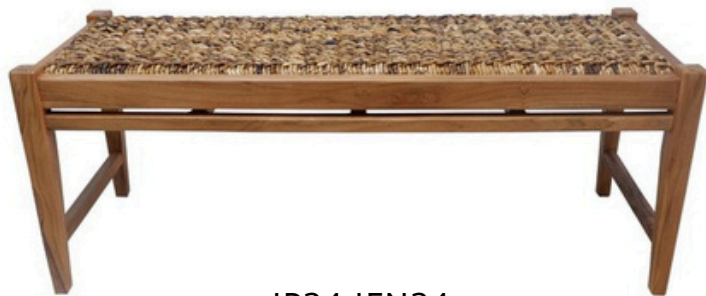

NEW COLLECTIONS

JP24 IFN24